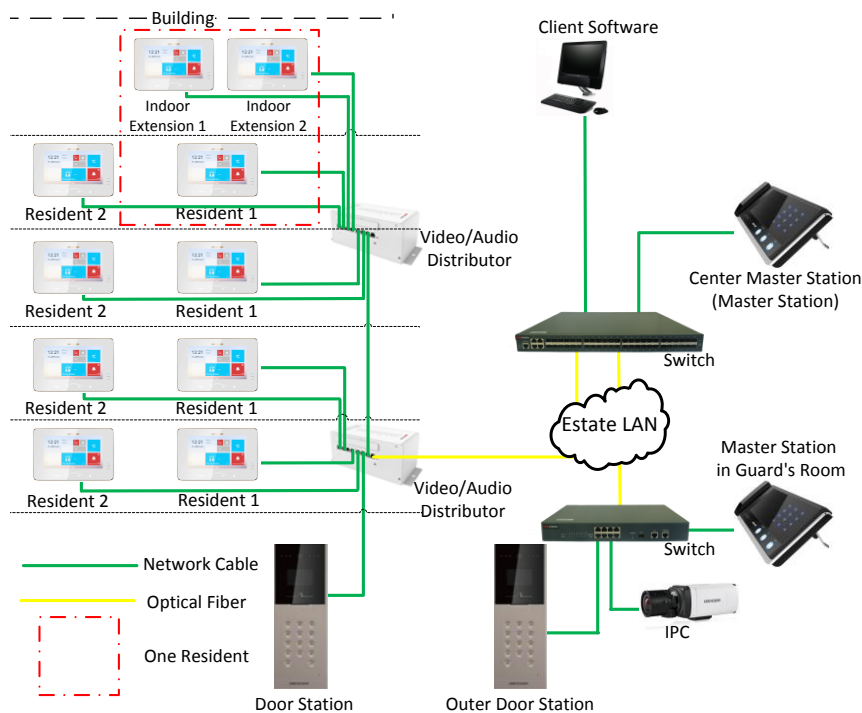

DS-KH8301-WT/DS-KH8300-T Video Intercom Indoor Station with 7-inch Touch Screen

Key Features

- Video intercom function
- Remote unlocking function
- Resident-to-resident video/audio call
- Live view of HD video
- Voice message function
- Auto-respond and no disturbing mode
- Noise suppression and echo cancellation
- 8-ch zone alarm and SOS calling function
- Community notice
- Convenient installation with the bracket, batch configuration, and power over video/audio distributor (DS-KAD606, DS-KAD612)

Typical Application

Specifications

Model		DS-KH8301-WT	DS-KH8300-T
System parameters	Processor	High-Performance Embedded SOC Processor	
	Operation system	Embedded Linux Operation System	
Video parameters	Camera	CMOS 0.3 MP, Mechanical Switch	
	Video compression standard	H.264	
	Resolution	640 x 480	
	Video frame rate	PAL: 25 fps, NTSC: 30 fps	
Display parameters	Display screen	7-Inch Colorful TFT LCD	
	Display resolution	800 × 480	
	Operation method	Capacitive Touch Screen, Touch Key	
	Operation interface	Flattened UI Operation Interface	
Audio parameters	Audio input	Built-in Omnidirectional Microphone	
	Audio output	Built-in Loudspeaker	
	Audio compression standard	G.711 U	
	Audio compression rate	64 Kbps	
	Audio quality	Noise Suppression and Echo Cancellation	
Network parameters	Ethernet	10/100 Mbps Self-Adaptive Ethernet	
	Network protocol	TCP/IP, SNMP, SIP, RTSP	
Alarm parameters	Alarm input	8-ch Alarm Input Sensor	
Device interfaces	Network interface	1 RJ-45 10/100 Mbps Self-Adaptive Ethernet Interface	
	RS-485	1 RS-485 Half-Duplex Port	
	I/O output	2	
	TF card (micro SD card)	TF Card, Support Max. 32GB	
General	Power supply	24 VDC, Power Over Network Cable (DS-KAD606, DS-KAD612) 12 VDC	
	Power consumption	≤10 W	
	Working temperature	-10° C to + 55° C (14° F to 131° F)	
	Working humidity	10% to 90%	
	Dimensions (L × W × H)	217 mm × 142 mm × 26 mm (8.5" × 5.6" × 1.0")	
	Certification	FCC, IC, CE, C-TICK, ROHS, REACH, WEEE	