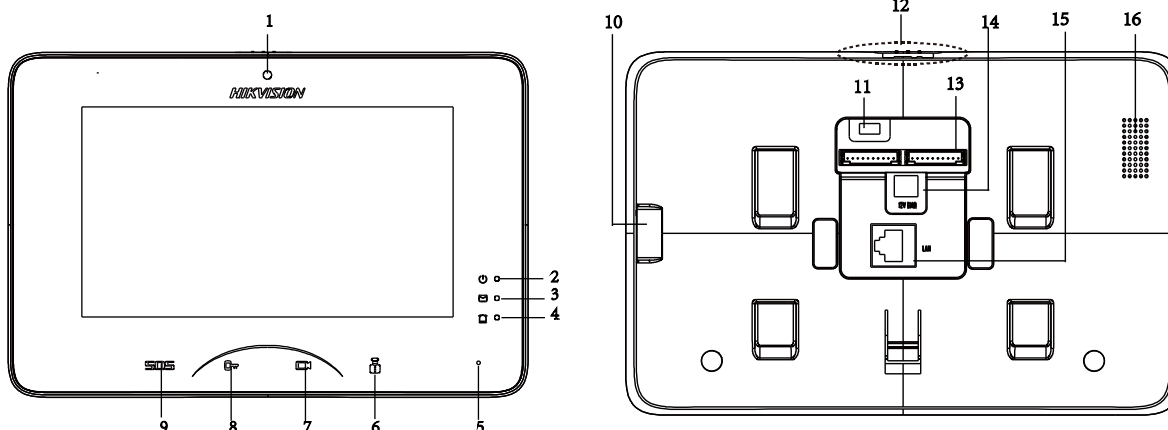

Typical Application

Specifications

Model		DS-KH8301-WT	DS-KH8300-T
System parameters	Processor	High-Performance Embedded SOC Processor	
	Operation system	Embedded Linux Operation System	
Video parameters	Camera	CMOS 0.3 MP, Mechanical Switch	
	Video compression standard	H.264	
	Resolution	640 x 480	
	Video frame rate	PAL: 25 fps, NTSC: 30 fps	
Display parameters	Display screen	7-Inch Colorful TFT LCD	
	Display resolution	800 × 480	
	Operation method	Capacitive Touch Screen, Touch Key	
	Operation interface	Flattened UI Operation Interface	
Audio parameters	Audio input	Built-in Omnidirectional Microphone	
	Audio output	Built-in Loudspeaker	
	Audio compression standard	G.711 U	
	Audio compression rate	64 Kbps	
	Audio quality	Noise Suppression and Echo Cancellation	
Network parameters	Ethernet	10/100 Mbps Self-Adaptive Ethernet	
	Network protocol	TCP/IP, SNMP, SIP, RTSP	
Alarm parameters	Alarm input	8-ch Alarm Input Sensor	
Device interfaces	Network interface	1 RJ-45 10/100 Mbps Self-Adaptive Ethernet Interface	
	RS-485	1 RS-485 Half-Duplex Port	
	I/O output	2	
	TF card (micro SD card)	TF Card, Support Max. 32GB	
General	Power supply	24 VDC, Power Over Network Cable (DS-KAD606, DS-KAD612) 12 VDC	
	Power consumption	≤10 W	
	Working temperature	-10° C to + 55° C (14° F to 131° F)	
	Working humidity	10% to 90%	
	Dimensions (L × W × H)	217 mm × 142 mm × 26 mm (8.5" × 5.6" × 1.0")	
	Certification	FCC, IC, CE, C-TICK, ROHS, REACH, WEEE	

Available Models

DS-KH8300-T, DS-KH8301-WT

Appearance and Interfaces

Index	Description	Index	Description
1	Built-in Camera (Only DS-KH8301-WT support)	9	SOS Touch Key
2	Power Supply Indicator	10	TF Card Slot
3	Information Indicator	11	Serial Port
4	Alarm Indicator	12	Mechanical Switch of Built-in Camera
5	Microphone	13	Terminals and Interfaces of Cables
6	Management Center Touch Key	14	12 VDC Power Supply
7	Live View Touch Key	15	Network Interface (Support Private POE)
8	Unlock Touch Key	16	Loudspeaker